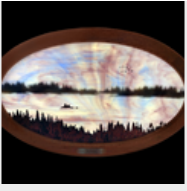

$600

$1500

$700

$1800

$

Displaying Rows 21-26

Save Scores

Save Scores and Return to Main Menu