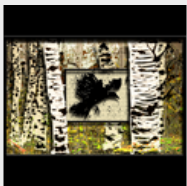

Logout Jury

Jury
> Scorecard

Mock Jury 2015 presented by ZAPP and the Saint Louis Art Fair Juror Scorecard

ID# 1002742

Statement My work is the equivalent of keeping a visual art diary. I create artwork that convey hope, and beauty through the interplay between color, line, and texture. I accomplish that by combining watercolor & acrylic paint with collage pieces & string, along with stamping techniques.

Discipline Mixed Media

Score ☐ 5 ☐ 4 ☐ 3 ☐ 2 ☐ 1

Comments

$4000.00

$1800.00

$1800.00

$1500.00

$

ID# 984984

Statement Enamels are drizzled, dripped and splattered onto multiple transparent layers and suspended in custom frames over a variety of backgrounds, creating depth and dimension only experienced in person.

Discipline Mixed Media

Score ☐ 5 ☐ 4 ☐ 3 ☐ 2 ☐ 1

Comments

$1450

$1200

$1800

$1800

$

ID# 985069

Statement I love transforming recycled household objects and repurposed, familiar construction materials into oversized icons of childhood and history that provide serious warm fuzzies for the collector!

Discipline Mixed Media

Score ☐ 5 ☐ 4 ☐ 3 ☐ 2 ☐ 1

Comments