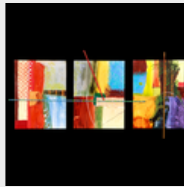

Logout Jury

Jury
> Scorecard

Mock Jury 2015 presented by ZAPP and the Saint Louis Art Fair Juror Scorecard

ID# 1002742

Statement My work is the equivalent of keeping a visual art diary. I create artwork that convey hope, and beauty through the interplay between color, line, and texture. I accomplish that by combining watercolor & acrylic paint with collage pieces & string, along with stamping techniques.

Discipline Mixed Media

Score ☐ 5 ☐ 4 ☐ 3 ☐ 2 ☐ 1

Comments

$4000.00

$1800.00

$1800.00

$1500.00

$

ID# 984984

Statement Enamels are drizzled, dripped and splattered onto multiple transparent layers and suspended in custom frames over a variety of backgrounds, creating depth and dimension only experienced in person.

Discipline Mixed Media

Score ☐ 5 ☐ 4 ☐ 3 ☐ 2 ☐ 1

Comments

$1450

$1200

$1800

$1800

$

ID# 985069

Statement I love transforming recycled household objects and repurposed, familiar construction materials into oversized icons of childhood and history that provide serious warm fuzzies for the collector!

Discipline Mixed Media

Score ☐ 5 ☐ 4 ☐ 3 ☐ 2 ☐ 1

Comments