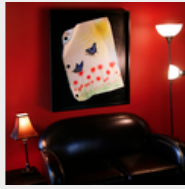

$3600.00

$3200

$2800.00

$3200

$

ID# 985433

Statement

Acrylic on wood with metal powders and dyes. Sanded resin finish with UV.

Discipline Mixed Media

Score

☐ 5 ☐ 4 ☐ 3 ☐ 2 ☐ 1

Comments

$1800

$1800

$800.00

$1800,

$

ID# 985212

Statement Layers of tissue paper over vintage wallpapers and postcards. Paint glazed over the paper and imagery created with photo transfer process and paint.

Discipline Mixed Media

Score

☐ 5 ☐ 4 ☐ 3 ☐ 2 ☐ 1

Comments

$1900

$1600

$1600

$1600

$

ID# 985539

Statement Hot copper overlay and cold patina on cold stained glass, in combination with etched glass to achieve layers of detail within the glass. Dynamic range glass color palette and copper overlay and etched glass appearance changes and shifts depending on intensity of front and back lighting.

Discipline Mixed Media

Score

☐ 5 ☐ 4 ☐ 3 ☐ 2 ☐ 1

Comments