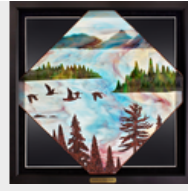

$600

$1500

$700

$1800

$

Displaying Rows 21-26

Save Scores

Save Scores and Return to Main Menu