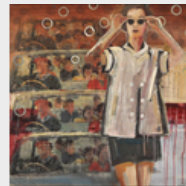

$3600.00

$3200

$2800.00

$3200

$

ID# 985433

Statement

Acrylic on wood with metal powders and dyes. Sanded resin finish with UV.

Discipline Mixed Media

Score

☐ 5 ☐ 4 ☐ 3 ☐ 2 ☐ 1

Comments

$1800

$1800

$800.00

$1800,

$

ID# 985212

Statement Layers of tissue paper over vintage wallpapers and postcards. Paint glazed over the paper and imagery created with photo transfer process and paint.

Discipline Mixed Media

Score

☐ 5 ☐ 4 ☐ 3 ☐ 2 ☐ 1

Comments

$1900

$1600

$1600

$1600

$

ID# 985539

Statement Hot copper overlay and cold patina on cold stained glass, in combination with etched glass to achieve layers of detail within the glass. Dynamic range glass color palette and copper overlay and etched glass appearance changes and shifts depending on intensity of front and back lighting.

Discipline Mixed Media

Score

☐ 5 ☐ 4 ☐ 3 ☐ 2 ☐ 1

Comments